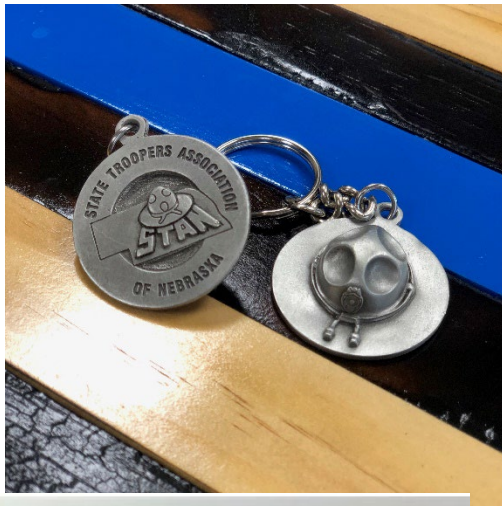

# STAN Merchandise

## Cash & Checks payable to STAN

Quantity Details	Item	Cost (Tax Included)
	Patch Keychain	\$5
	Hat Keychain [sale]	\$5
10: black with clip 9: black with loop 3: pink with clip	Handcuff Key *loop version not shown in photo	\$10
12 Remaining	Knife	\$20
	Standard NSP Patch	\$2
	Gold Ball Marker Challenge Coin [sale] *the center of each side is removable	\$17
	Silver Badge Challenge Coin	\$10
	Poker Chip Challenge Coin	\$2
	Baseball Cap	\$15
1: 3XL Adult	White Moisture Wicking Shirt	\$10
11: Adult Small 1: Adult Medium	Black Thin Blue Line T-Shirt [sale]	\$10
1: Adult Medium	Navy Blue T-Shirt with NSP Logo [sale]	\$10
2: 12 Mo (blue) 2 4T (blue) 1: 4T (pink)	Pink & Blue Children's T-Shirt [sale]	\$8
4 Remaining	Pink Patch Coffee Mug	\$5
	Ornament [sale]	\$5